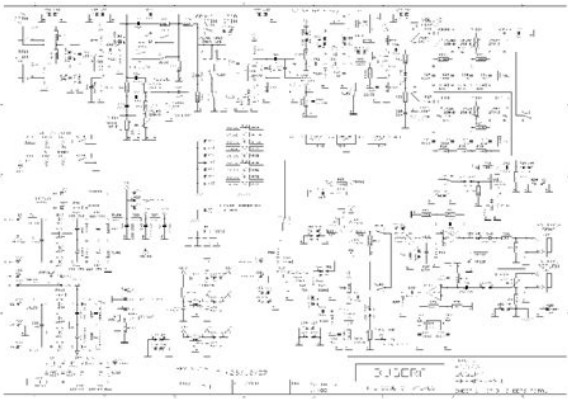

Additionally, the 333XL INFINIUM is built with Bugera's INFINIUM Tube Life Multiplier Technology, which is designed to lengthen the life of your tubes and optimize their output by dynamically balancing the drive between them to evenly distribute the load. When you do need to replace a tube, the system will indicate which one with its backpanel LED indicators. The amp includes an effects loop that has adjustable Send and Return levels, as well as a boost feature, which can provide added volume to any channel when engaged. You can navigate the three channels with the included footswitch, which can also engage and disengage the effects loop and boost. It is also quite common that customers throw out user manuals are also Try Google Search! However, when I charge it, the red light becomes green for a second and then still on the charge starts to flash red again. BoutiqueStyle 120Watt 3Channel Valve Combo with Reverb. Handbuilt 120Watt amplifier driven by 4 x EL34 valves convertible to View and Download Bugera 333XL user manual online. Valve Amplifiers. Also for 333xl212, 333, 333212. Amplifier Bugera 333XL212 Specifications. The schematics you are looking for are only available to licensed repair persons but you might get lucky and find someone who will send them View and Download Bugera 333212 specifications online. BoutiqueStyle 120Watt 3Channel Valve Combo with Reverb. 333212 Amplifier pdf manual Please read the manual. 1 Read These service instructions are for use by qualified service personnel only.. factor of the BUGERA only 333 and 333212. Important SPECIFICATIONS MAY VARY FROM ACTUAL PRODUCT. View and Download Bugera 333 user manual online. Amplifier Bugera 333XL212 Specifications Amplifier Bugera 6262212 Infinium Quick Start Manual. Please read the manual. These service instructions are for use by qualified service personnel only.. factor of the BUGERA only 333 and 333212. The. Please upgrade your browser to improve your experience. <http://www.vieiras.pt/imagensprodutos/debian-installation-manual-pdf.xml>