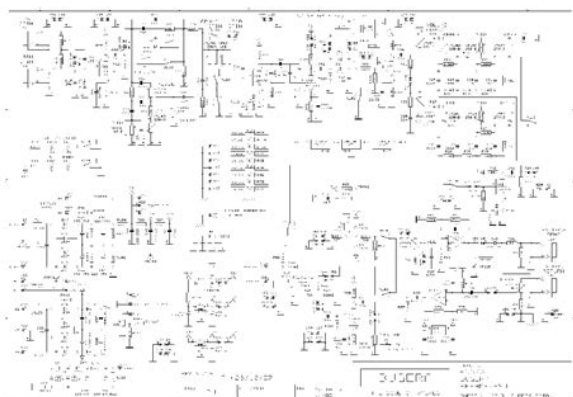

comply with all applicable international and national laws that apply to the Software, including the export regulations, as well as enduser, enduse, and destination restrictions issued by the Grand Duchy of Luxembourg and other governments. Your rights under this EULA will terminate automatically or otherwise cease to be effective without notice from MGIP if you fail to comply with any terms of this EULA. Upon the termination of this EULA, you shall cease all use of the Software and destroy all copies of the Software and all of its component parts. Sections 9, 11, 12, 13, 14, and 16 of this EULA shall survive any such termination.

<https://www.interactivelearnings.com/forum/selenium-using-c/topic/13238/02-kx-125-service-manual>

However, this remedy is unavailable if failure of the Software resulted from accident, abuse, misapplication, abnormal use or a virus. MGIP is not responsible in any way for the Third Party Software or your use thereof. IN ADDITION, MGIP EXPRESSLY DISCLAIMS ALL IMPLIED WARRANTIES, INCLUDING BUT NOT LIMITED TO THE IMPLIED WARRANTIES OF MERCHANTABILITY AND FITNESS FOR A PARTICULAR PURPOSE, as to the Third Party Software. Your use of the Software may also be subject to other local, state, national or international laws. The applicability of the Uniform Commercial Code UCC and any other laws that direct the application of the laws of any other jurisdiction are expressly excluded. Any dispute arising out of or in connection with this EULA shall be referred to and finally resolved by arbitration in Luxembourg by a sole arbitrator with the arbitration process as foreseen by the new code of civil procedure. Any translation of this EULA is done for local requirements and in the event of a dispute between the English and any nonEnglish versions, the English version of this EULA shall govern, to the extent not prohibited by local law in your jurisdiction. If you do not agree to the Agreements terms, you may not copy or use the Image in any way. This right to use is personal to you and is not transferable by you to another party. The Image cannot be used to promote or sell any product or technology such as on advertising, brochures, bookcovers, stock photos, tshirts, or other promotional merchandise other than authentic Music Tribe IP Ltd. Products. You may not use the Image in any way that might prejudice the reputation of Music Tribe, or the distinctiveness, validity or goodwill of any of its brands. You may not use the Image in any way that misrepresents your relationship with Music Tribe. You may not alter, or modify the Image, in whole or in part, for any reason.

<https://eurodente.com/images/bose-lifestyle-48-instruction-manual.pdf>