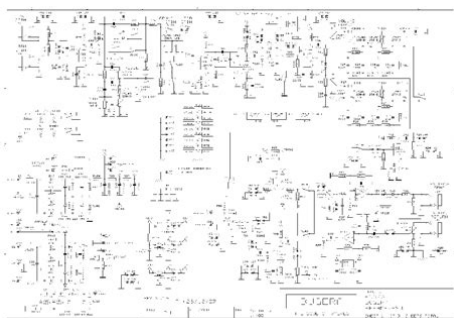

Bugera 333xl infinium owners manual

File Name: Bugera 333xl infinium owners manual.pdf

Size: 1821 KB

Type: PDF, ePub, eBook

Category: Book

Uploaded: 2 May 2019, 22:21 PM

Rating: 4.6/5 from 697 votes.

Download Now!

Please check the box below to proceed.

☐

I'm not a robot

reCAPTCHA
Privacy - Terms